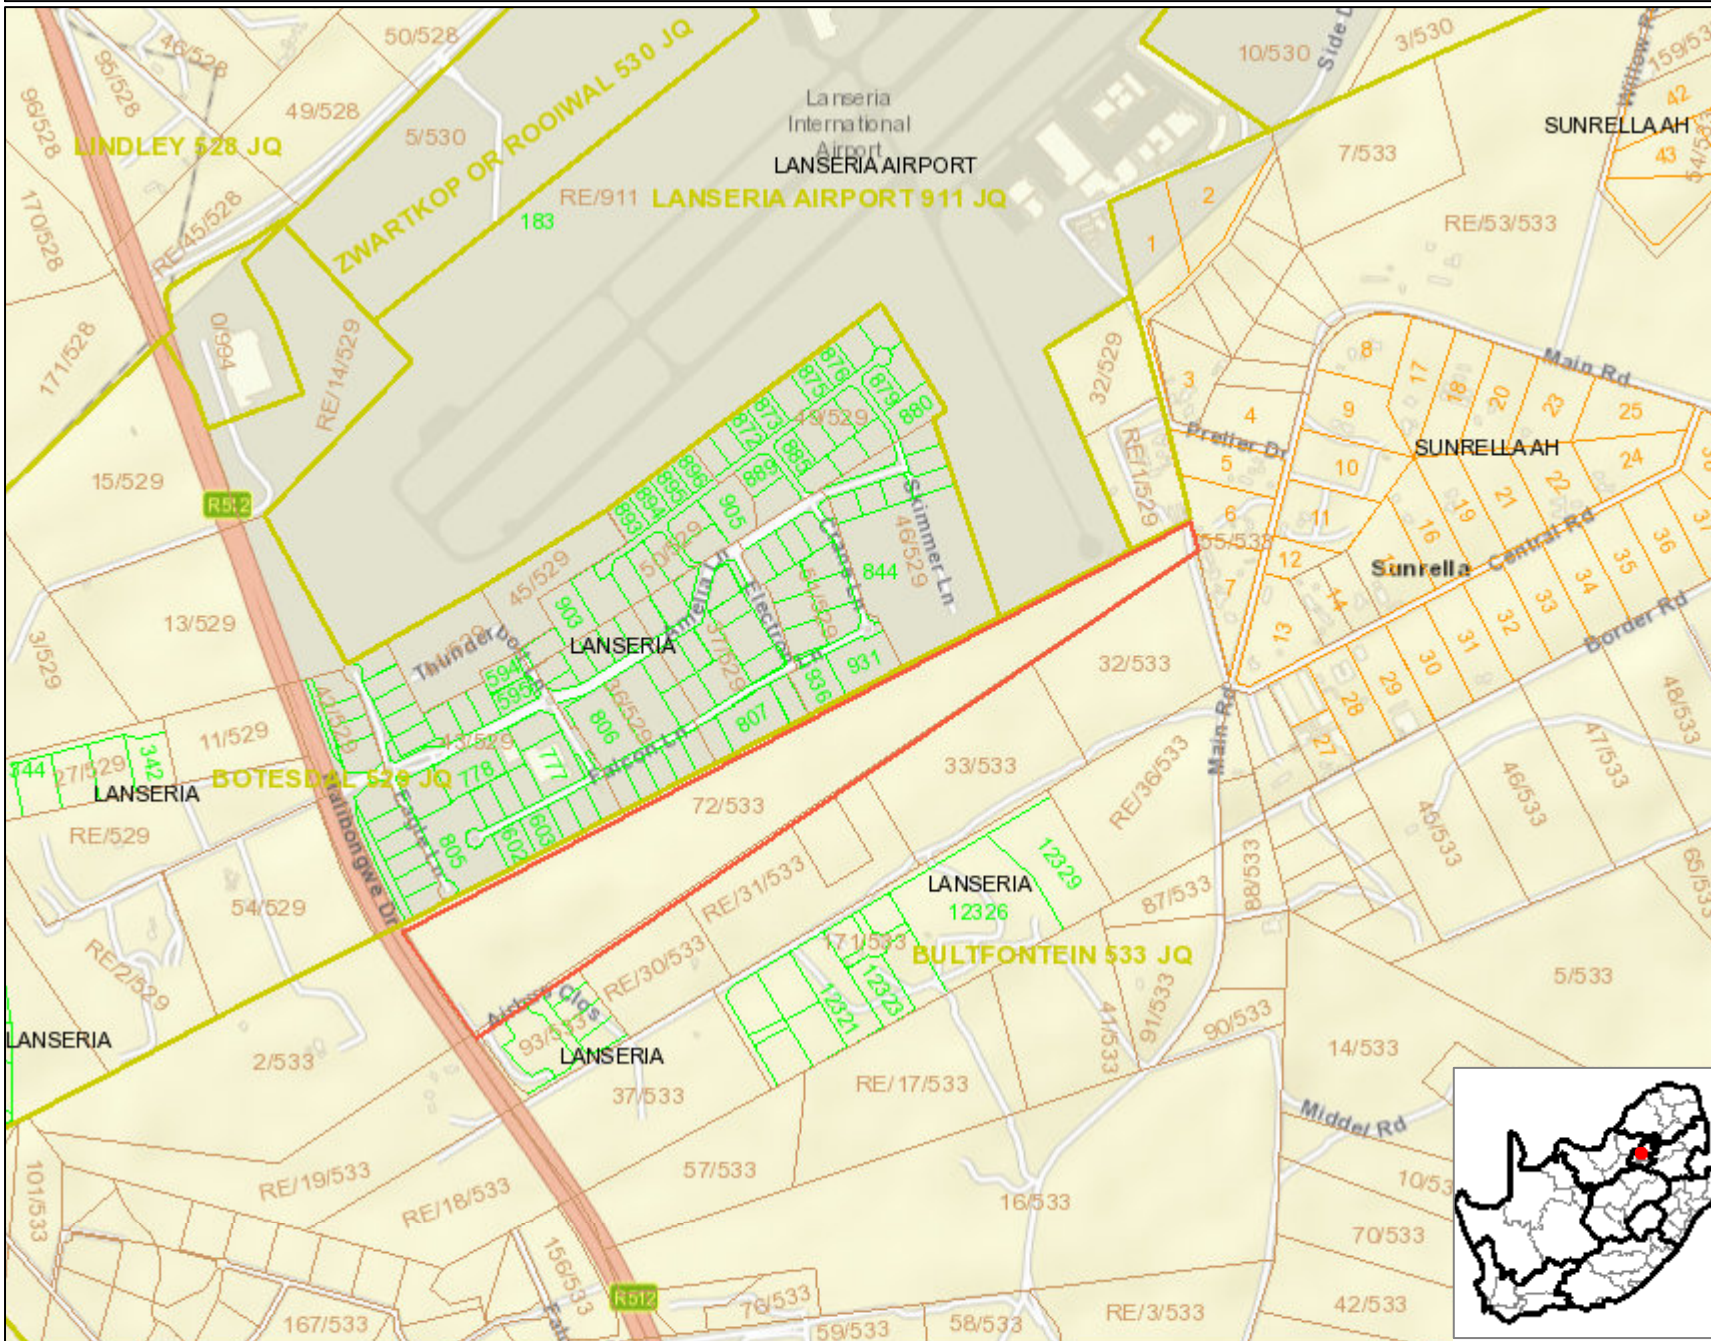

# ArcGIS Web Map

Chief Surveyor General Property Search

4/22/2024, 12:55:24 PM

## Legend

- Parent Farm
- Farm Portion
- Holding
- Public Place
- Erven
- Provinces
- Allotment Township

Sources: Esri, HERE, Garmin, USGS, Intermap, INCREMENT P, NRCan, Esri Japan, METI, Esri China (Hong Kong), Esri Korea, Esri (Thailand), NGCC, (c) OpenStreetMap contributors, and the GIS User Community

Scale 1:18 056

0 0.225 0.45 0.9 km